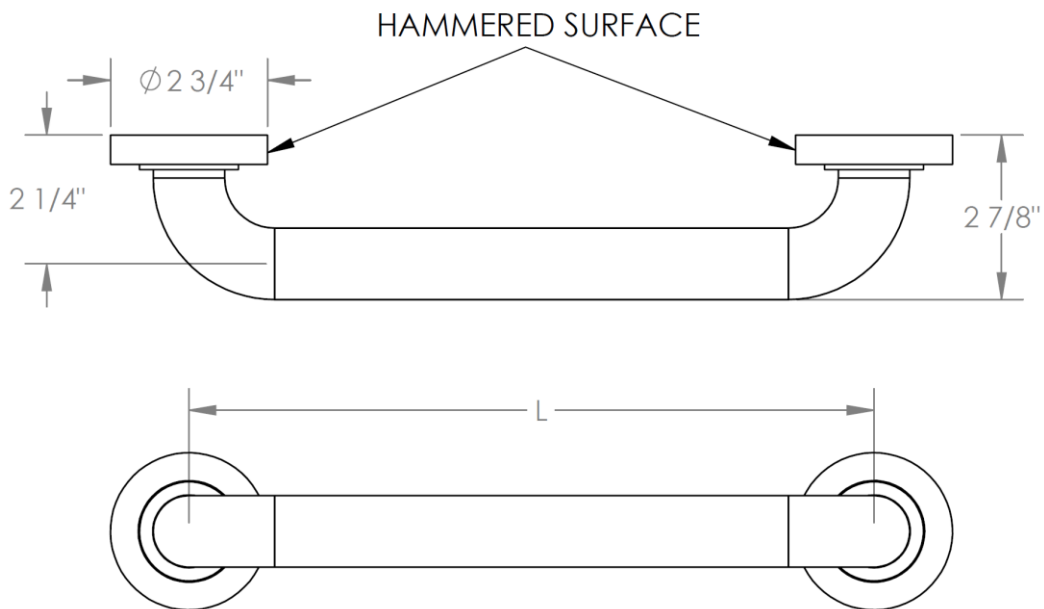

GB0_-SEN

Wall Mounted Shower Grab Bar
Sense Collection

MODEL NO.	DIMENSION OF L
GB01-SEN	12" CTC
GB02-SEN	16" CTC
GB03-SEN	18" CTC
GB04-SEN	24" CTC
GB05-SEN	32" CTC

WATERMARK DESIGNS 9/11/2018

GB0_-SEN

Wall Mounted Shower Grab Bar

MODEL NO.	DIMENSION OF A
GB06-SEN	36"
GB07-SEN	42"
GB08-SEN	48"

Meets the applicable requirements of ASME A112.18.1-2005/CSA B125.1-05, entitled "Plumbing Supply Fittings"

WATERMARK DESIGNS 2/25/2020

350 Dewitt Ave Brooklyn NY 11207 USA T 718 257 2800 F 718 257 2144 info@watermark-designs.com