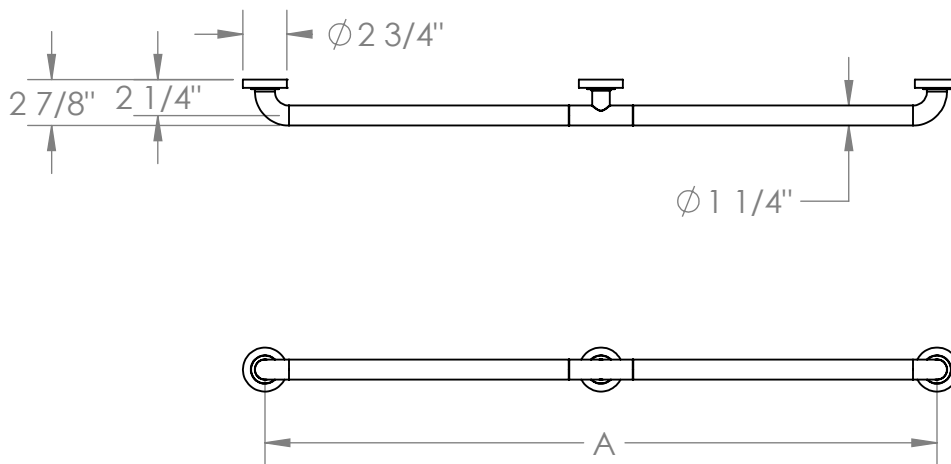

GB0_-SEN

Wall Mounted Shower Grab Bar
Sense Collection

MODEL NO.	DIMENSION OF L
GB01-SEN	12" CTC
GB02-SEN	16" CTC
GB03-SEN	18" CTC
GB04-SEN	24" CTC
GB05-SEN	32" CTC

WATERMARK DESIGNS 9/11/2018

GB0_-SEN

Wall Mounted Shower Grab Bar

MODEL NO.	DIMENSION OF A
GB06-SEN	36"
GB07-SEN	42"
GB08-SEN	48"

Meets the applicable requirements of ASME A112.18.1-2005/CSA B125.1-05, entitled "Plumbing Supply Fittings"

WATERMARK DESIGNS 2/25/2020

350 Dewitt Ave Brooklyn NY 11207 USA T 718 257 2800 F 718 257 2144 info@watermark-designs.com